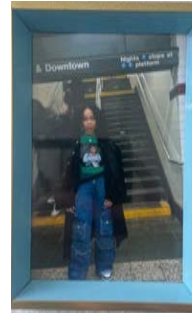

Subway Sangria
Framed Photo
4.5" x 6.5"
\$15

Sangria Dream II
Framed Photo
9.5" x 11.5"
\$50

Sangria Queen
Framed Photo
9.5" x 11.5"
\$30

I Need Therapy Too
Malcolm "So EZ" Edwards
Exhibition Run - May 20th - June 3rd 2023