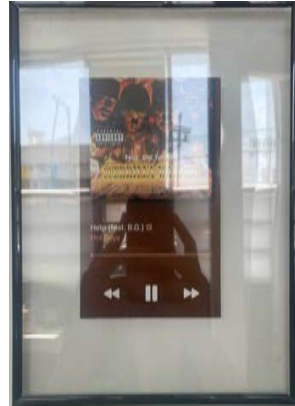

Guerilla Warfare 20
Framed Photo
8.5" x 10"
\$20

Jesus Saves
Framed Photos
13" x 6"
\$35

I Need Therapy Too
TV, Acrylic, Spray Paint
44" x 25" x 3"
\$500

I Need Therapy Too
Malcolm "So EZ" Edwards
Exhibition Run - May 20th - June 3rd 2023